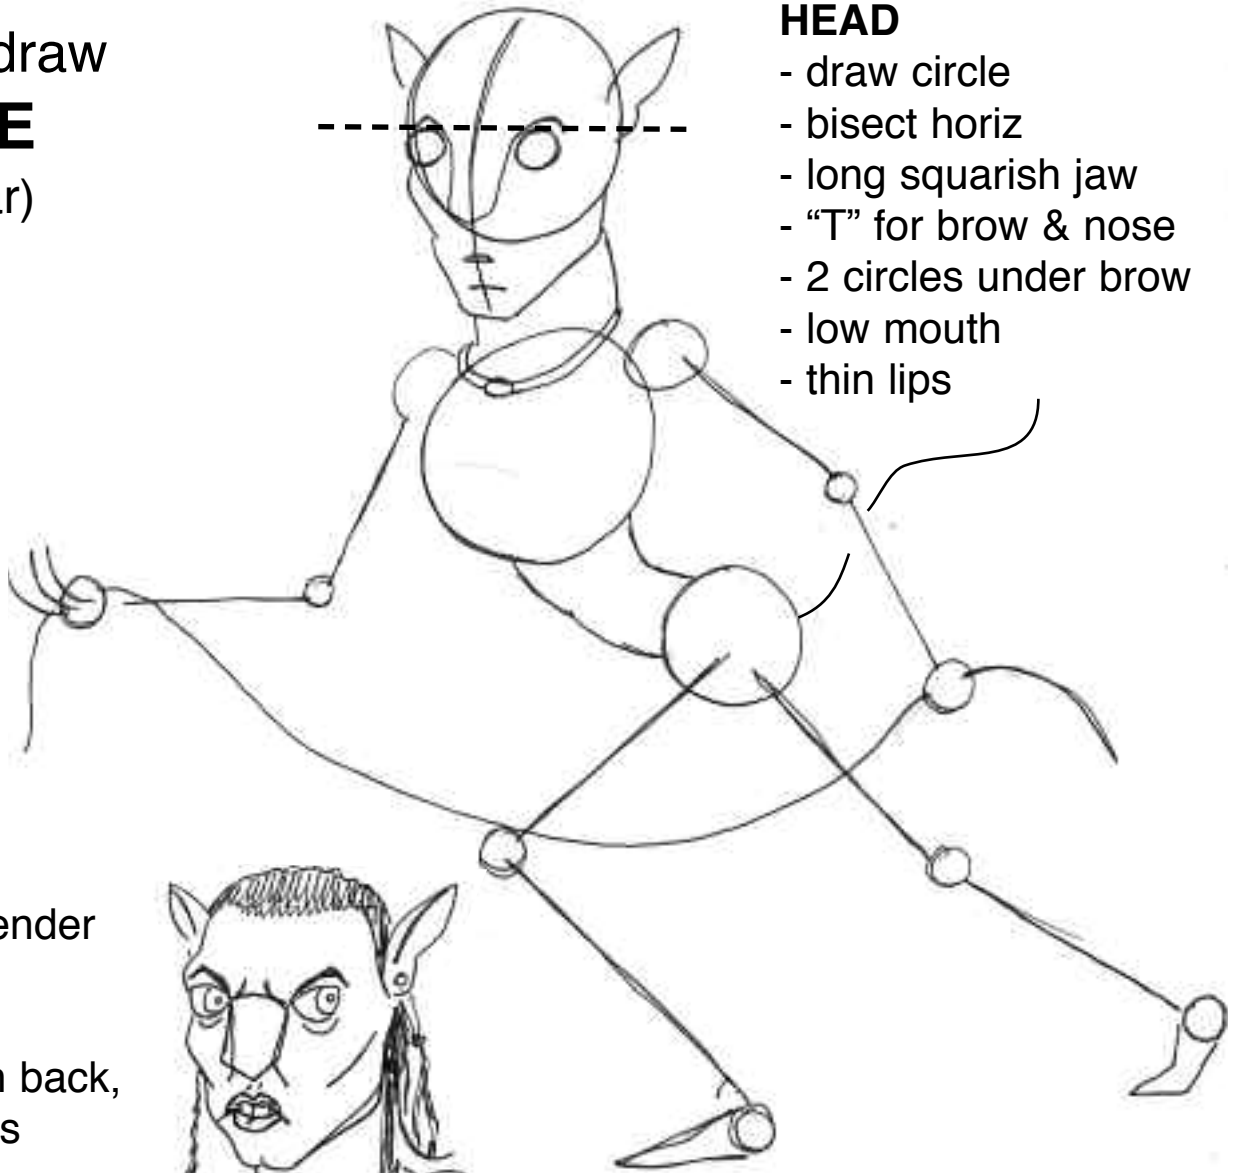

# How to draw **JAKE** (Avatar)

## HEAD

- draw circle
- bisect horiz
- long squarish jaw
- "T" for brow & nose
- 2 circles under brow
- low mouth
- thin lips

## BODY

- cat like
- long & slender
- long legs
- long tail
- stripes on back, arms & legs

## Different to Neytiri

- smaller ears
- bigger shoulders and arms
- wider nose
- deeper jaw
- stripes on back, arms & legs