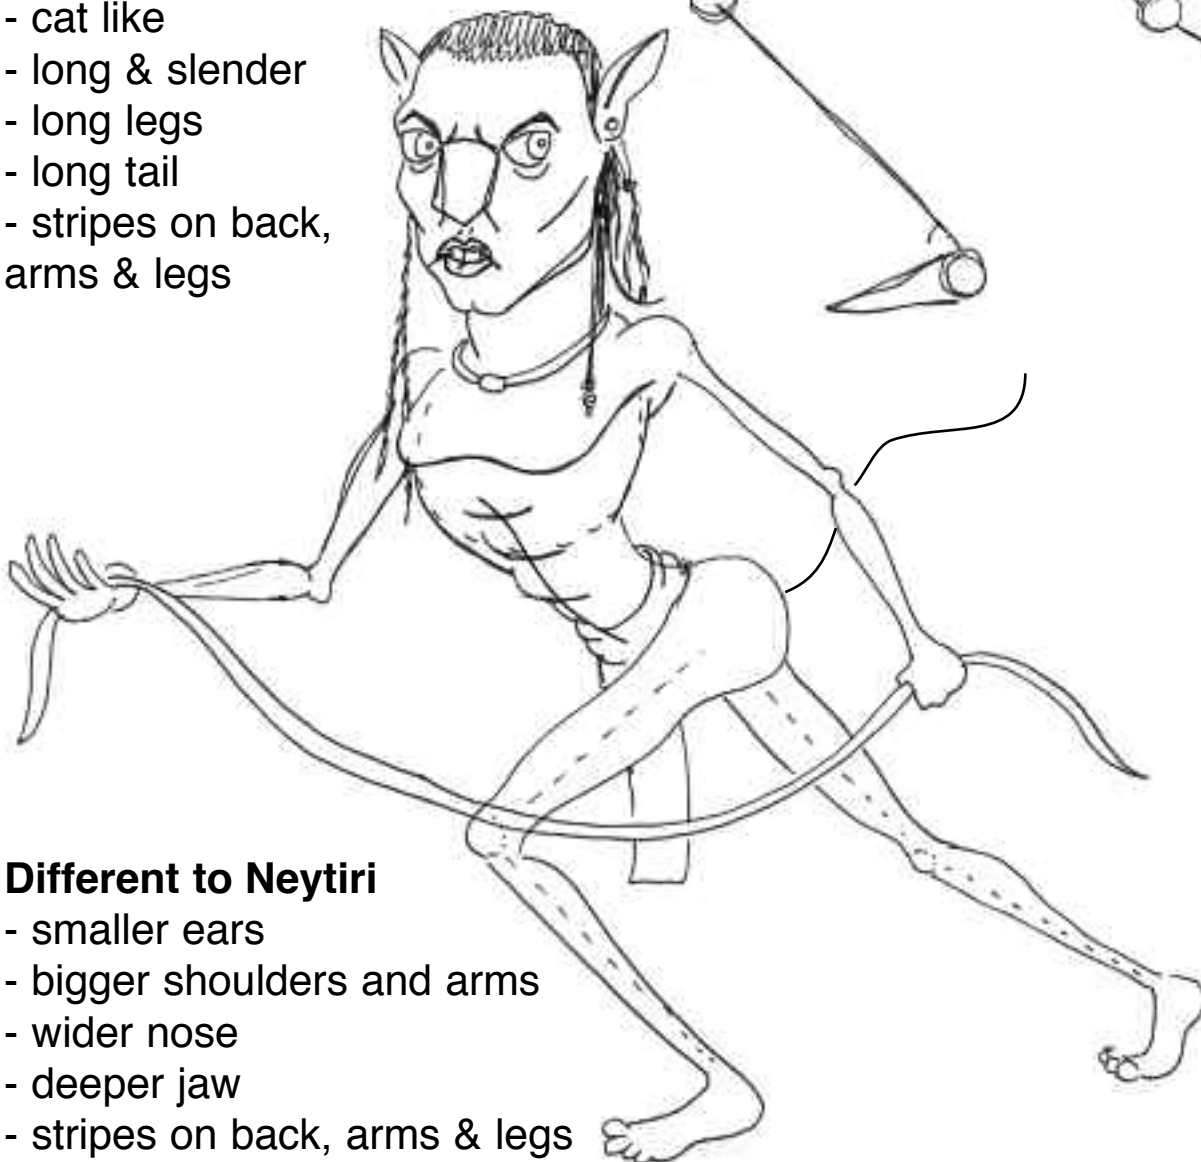

# How to draw **JAKE** (Avatar)

## HEAD

- draw circle
- bisect horiz
- long squarish jaw
- "T" for brow & nose
- 2 circles under brow
- low mouth
- thin lips

## BODY

- cat like
- long & slender
- long legs
- long tail
- stripes on back, arms & legs

## Different to Neytiri

- smaller ears
- bigger shoulders and arms
- wider nose
- deeper jaw
- stripes on back, arms & legs